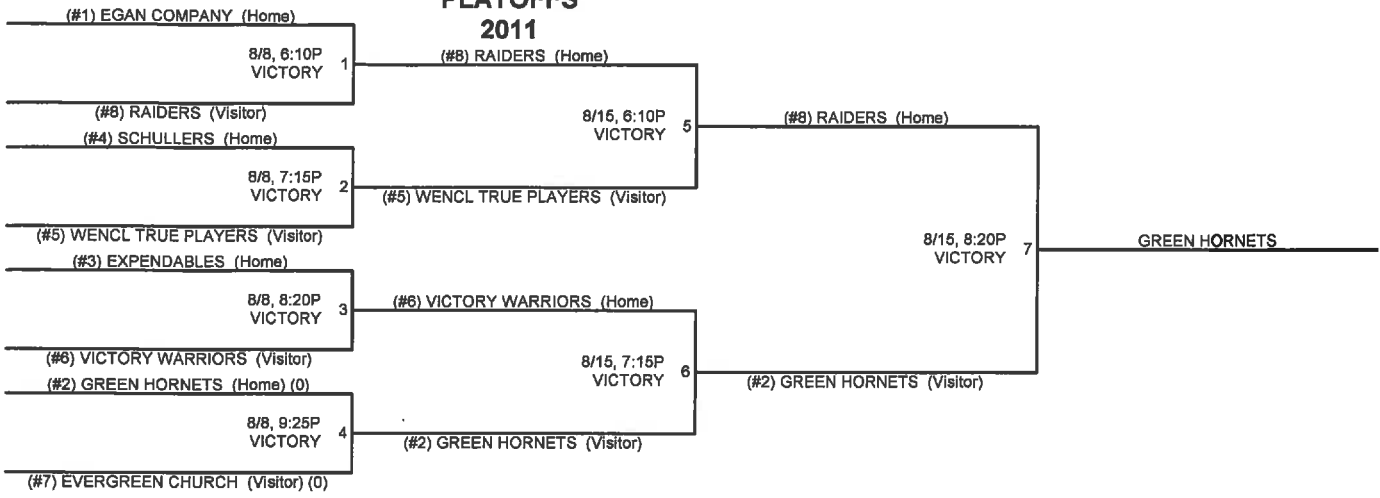

**MONDAY CLASS E
PLAYOFFS
2011**

NO HOMERUNS WILL BE ALLOWED IN THE PLAYOFFS.

YOU MAY CONTACT THE P & R OFFICE AFTER 12:00P ON AUGUST 2 FOR YOUR SEED AT 763-631-6161.

BRACKETS WILL ALSO BE AVAILABLE ON THE SOFTBALL WEBSITE.